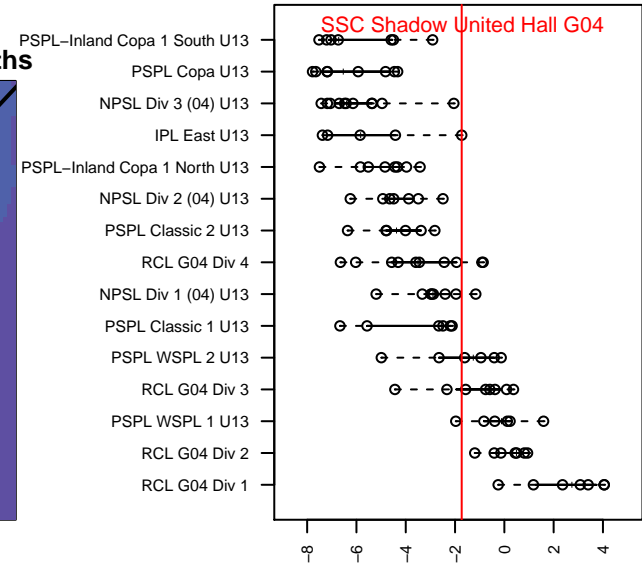

**attack and defense rating
relative to others at age
and all opponents in last 13 months**